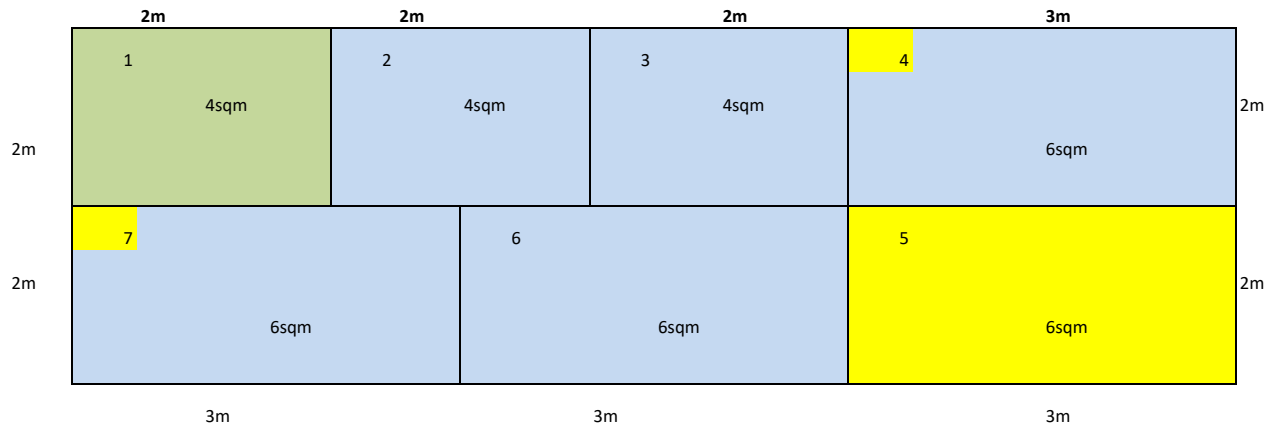

Tase of the West @S&FFF25

BLOCK 1530

Please note - this is a suggested layout, please do let Evelyn know if you have other size or position request - happy to help if possible